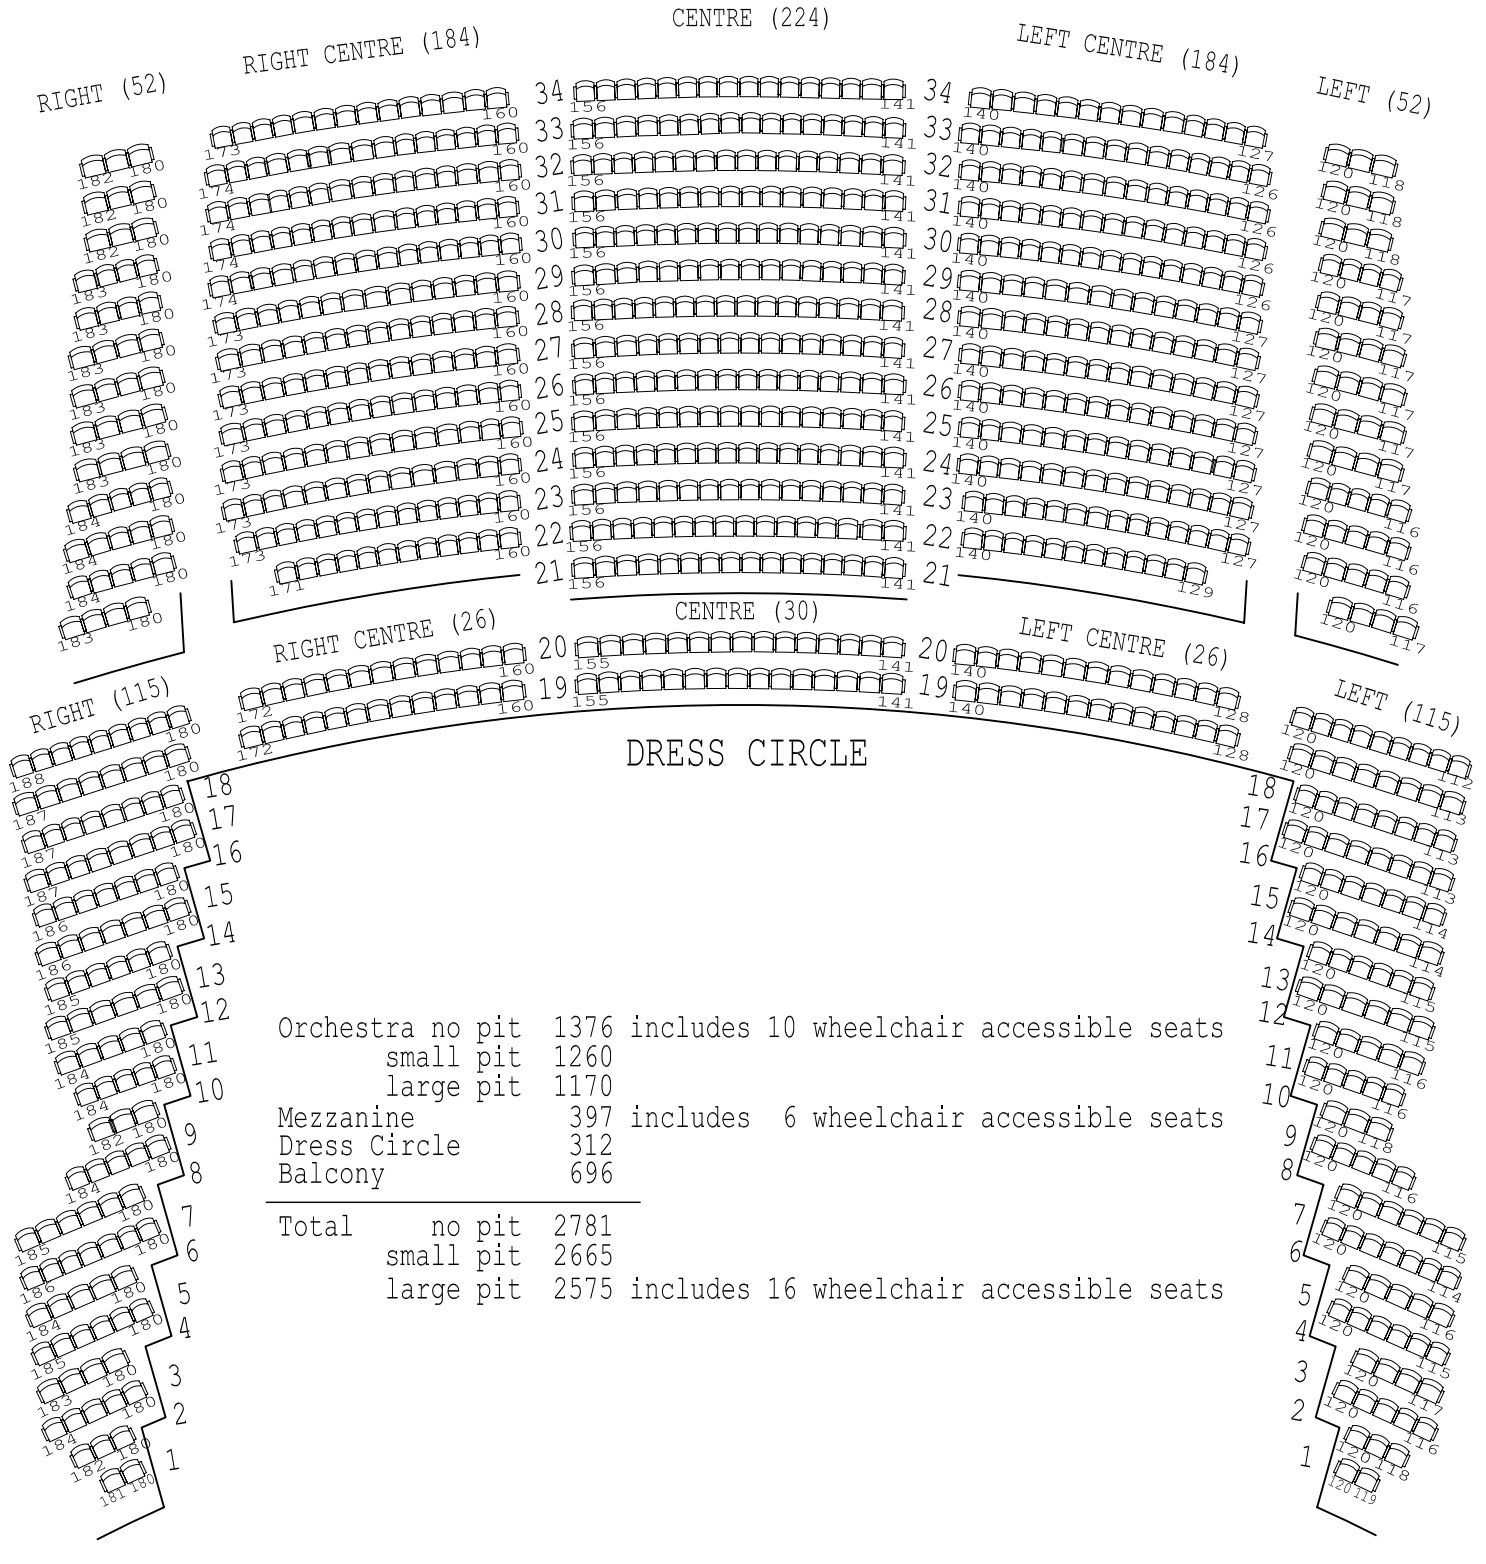

BALCONY

Orchestra no pit	1376	includes 10 wheelchair accessible seats	
small pit	1260		
large pit	1170		
Mezzanine	397	includes 6 wheelchair accessible seats	
Dress Circle	312		
Balcony	696		
<hr/>			
Total	no pit	2781	
	small pit	2665	
	large pit	2575	includes 16 wheelchair accessible seats

STAGE

QUEEN ELIZABETH THEATRE
VANCOUVER, B.C., CANADA